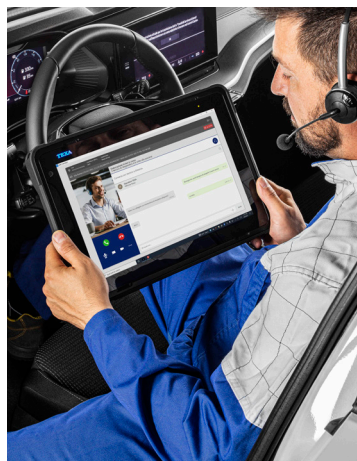

DUAL CAMERAS

8 MP Cameras At Front / Back Supporting Facial Recognition, Remote Assistance, Vehicle Condition or ADAS Calibration